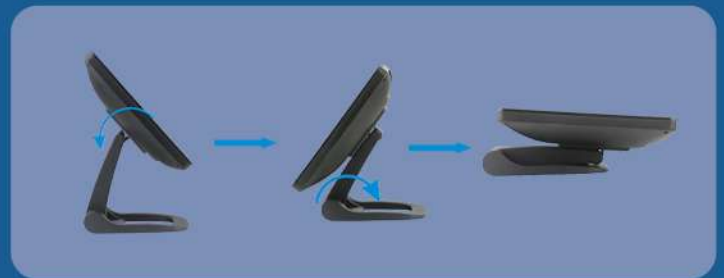

Model No:NC-POS 5GNi5

SPECIFICATIONS

Processor	Intel Core I5-5th Gen
Memory	4G DDRIII
Storage	128G SSD
OS	English Windows 10 (test version)

INTERFACE

USB	6*USB
LAN	1*LAN
Display	1*VGA
Serial	1*COM
HDMI	1*HDMI
Audio	1*Audio input (MIC), 1*Audio output
Power	Input AC 100~240V/50~60Hz, Output DC 12V/6A

DISPLAY

Monitor	15" Capacitive Touch Screen
Resolution	1024*768
Aspect Ratio	4 : 3
Brightness	250 nits

OPTIONS & PERIPHERALS

VFD (NC-POS VFD5)	English 2 lines VFD customer display, 40 digits
MSR (NC-POS MSR5)	Track 1+2+3 Megnetic Card Reader

Simplify your sales, upgrade to Nigachi POS